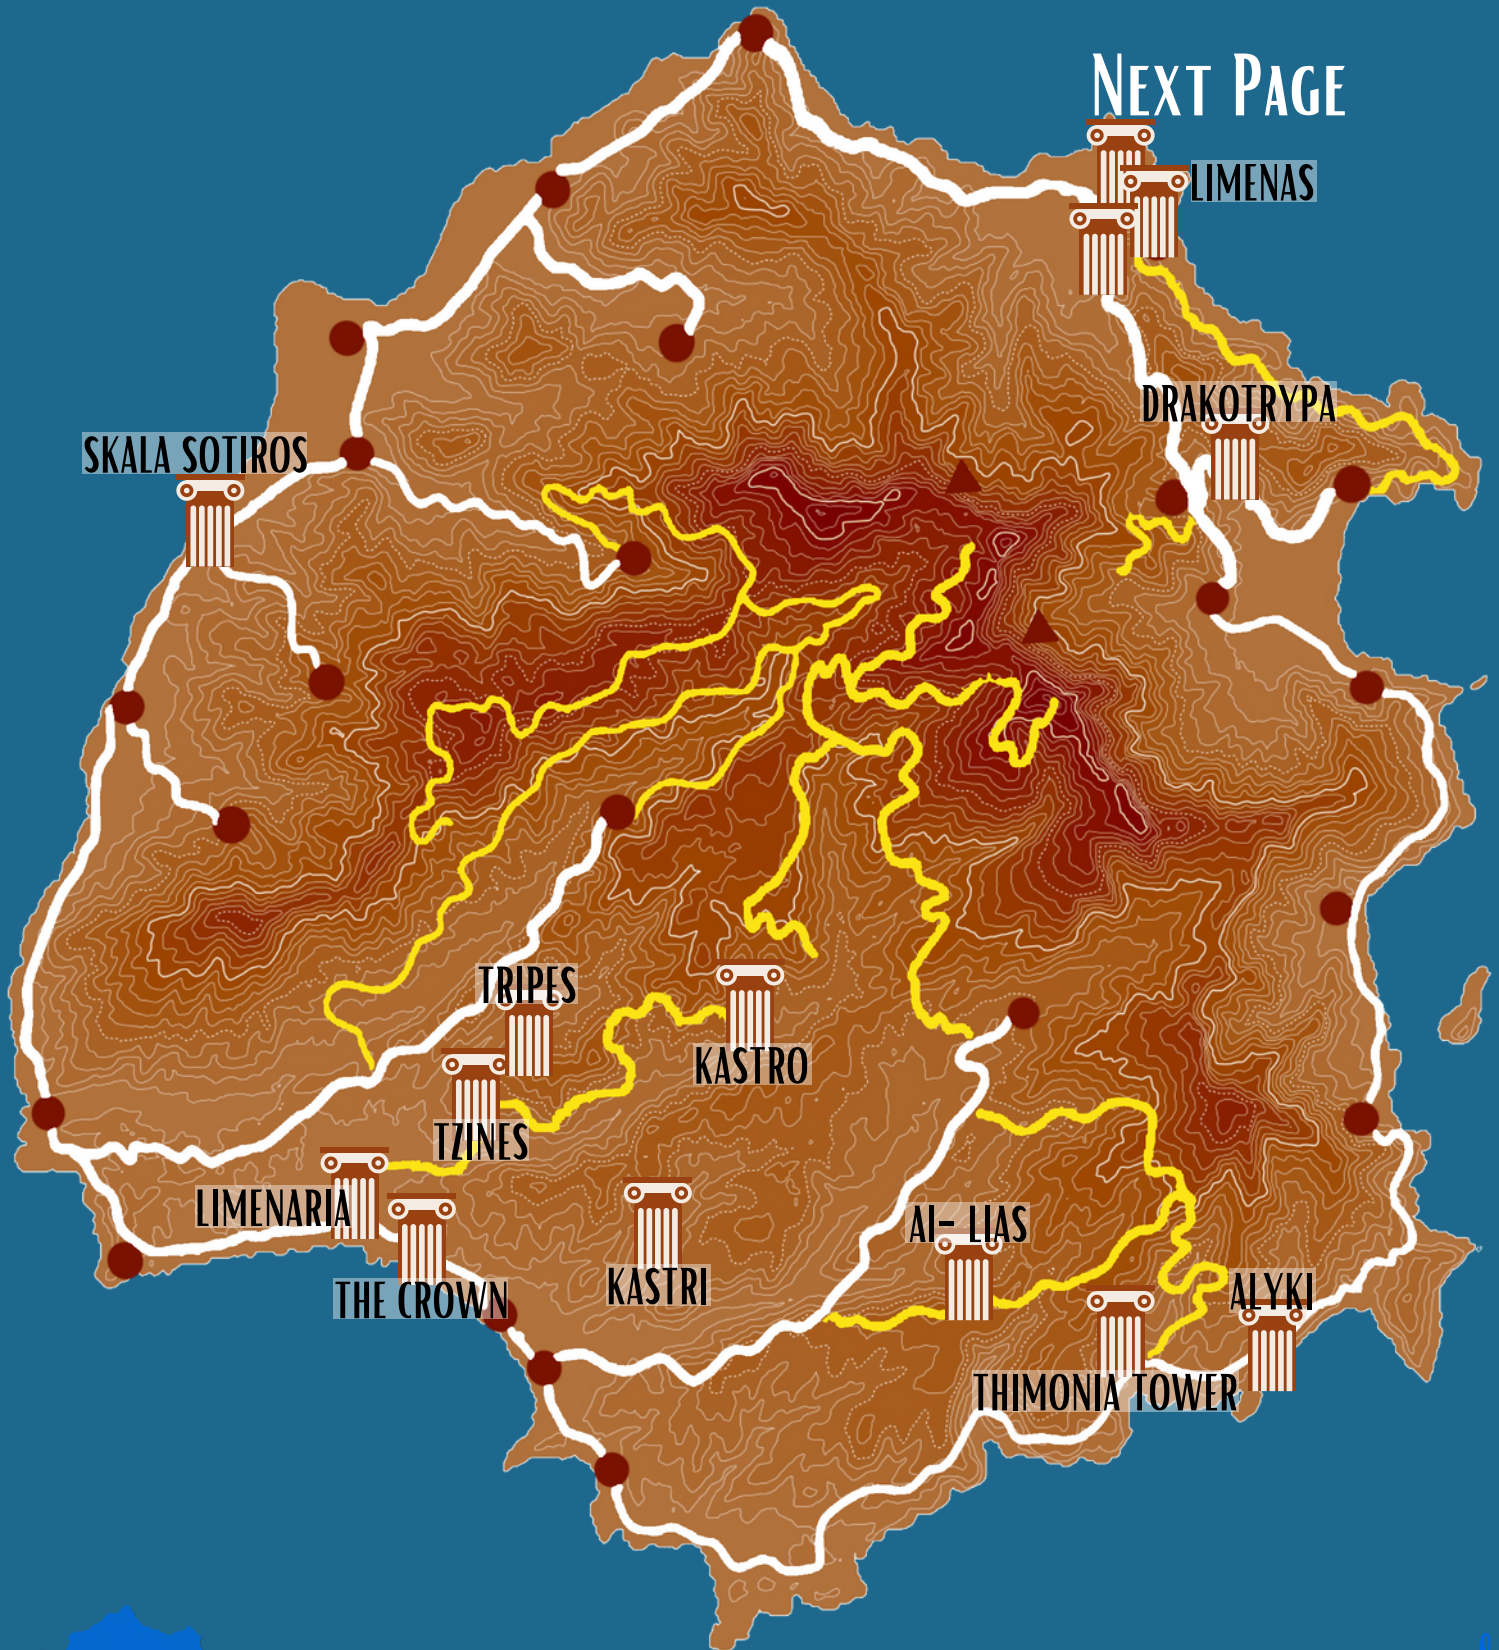

ARCHAEOLOGICAL PLACES IN THASSOS

CHECK THE LIMENAS MAP IN

NEXT PAGE

CHECK 101 THINGS TO DO IN THASSOS

[CLICK HERE](#)

*Thassos
Holidays*

ARCHAEOLOGICAL PLACES IN LIMENAS

EVRAIOKASTRO

ANCIENT THEATER

AKROPOLIS

OLD PORT

DIONYSION TEMPLE

ARCHAEOLOGICAL MUSEUM

ANCIENT AGORA

KARAKALLA ARCH

HERCULES SANCTUARY

LIMENAS ANCIENT MAP

CHECK 101 THINGS TO DO IN THASSOS

[CLICK HERE](#)

Thassos
Holidays